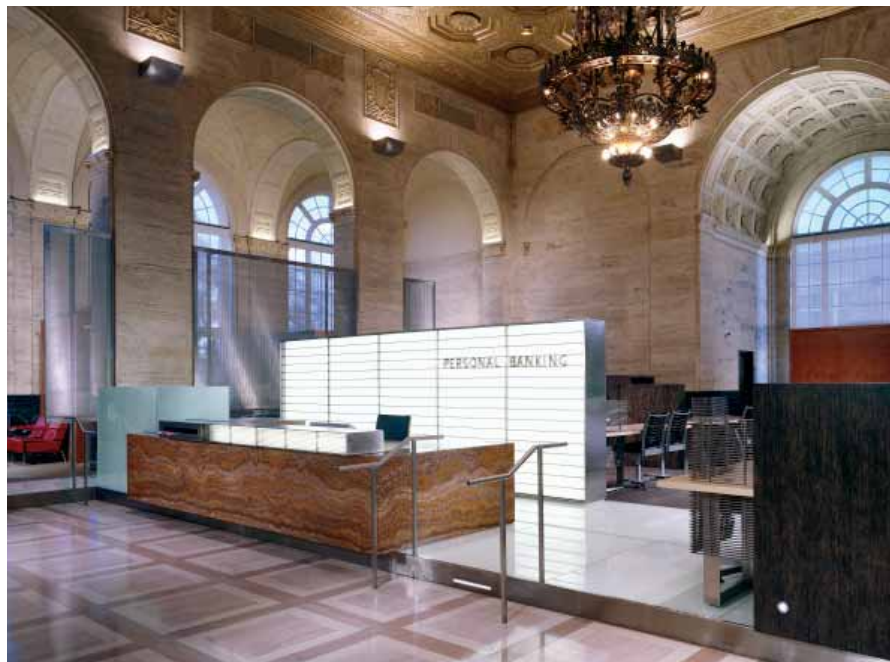

View to Teller Pavillion

My Role: Project Architect
Architect: Florian Architects
Photographer: Barbara Karant

WADE ZIPERSTEIN

Wade Ziperstein, Assoc. AIA, LEED AP BD+C

1210 Hartford Avenue, Saint Paul, MN 55116
773.383.1443 wade@wadeziperstein.com www.wadeziperstein.com

Hyde Park Bank

Teller Pavillion

Reception

My Role: Project Architect
Architect: Florian Architects
Photographer: Barbara Karant

WADE ZIPERSTEIN

Wade Ziperstein, Assoc. AIA, LEED AP BD+C

1210 Hartford Avenue, Saint Paul, MN 55116
773.383.1443 wade@wadeziperstein.com www.wadeziperstein.com