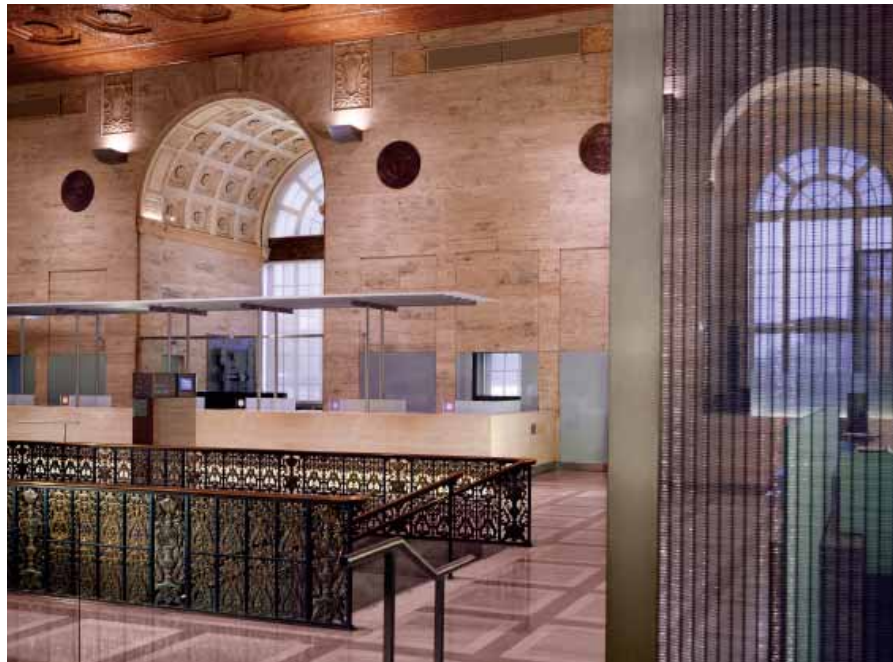

View to Teller Pavillion

My Role: Project Architect
Architect: Florian Architects
Photographer: Barbara Karant

WADE ZIPERSTEIN

Wade Ziperstein, Assoc. AIA, LEED AP BD+C

1210 Hartford Avenue, Saint Paul, MN 55116
773.383.1443 wade@wadeziperstein.com www.wadeziperstein.com

Hyde Park Bank

Teller Pavillion

Reception

My Role: Project Architect
Architect: Florian Architects
Photographer: Barbara Karant

WADE ZIPERSTEIN

Wade Ziperstein, Assoc. AIA, LEED AP BD+C

1210 Hartford Avenue, Saint Paul, MN 55116
773.383.1443 wade@wadeziperstein.com www.wadeziperstein.com